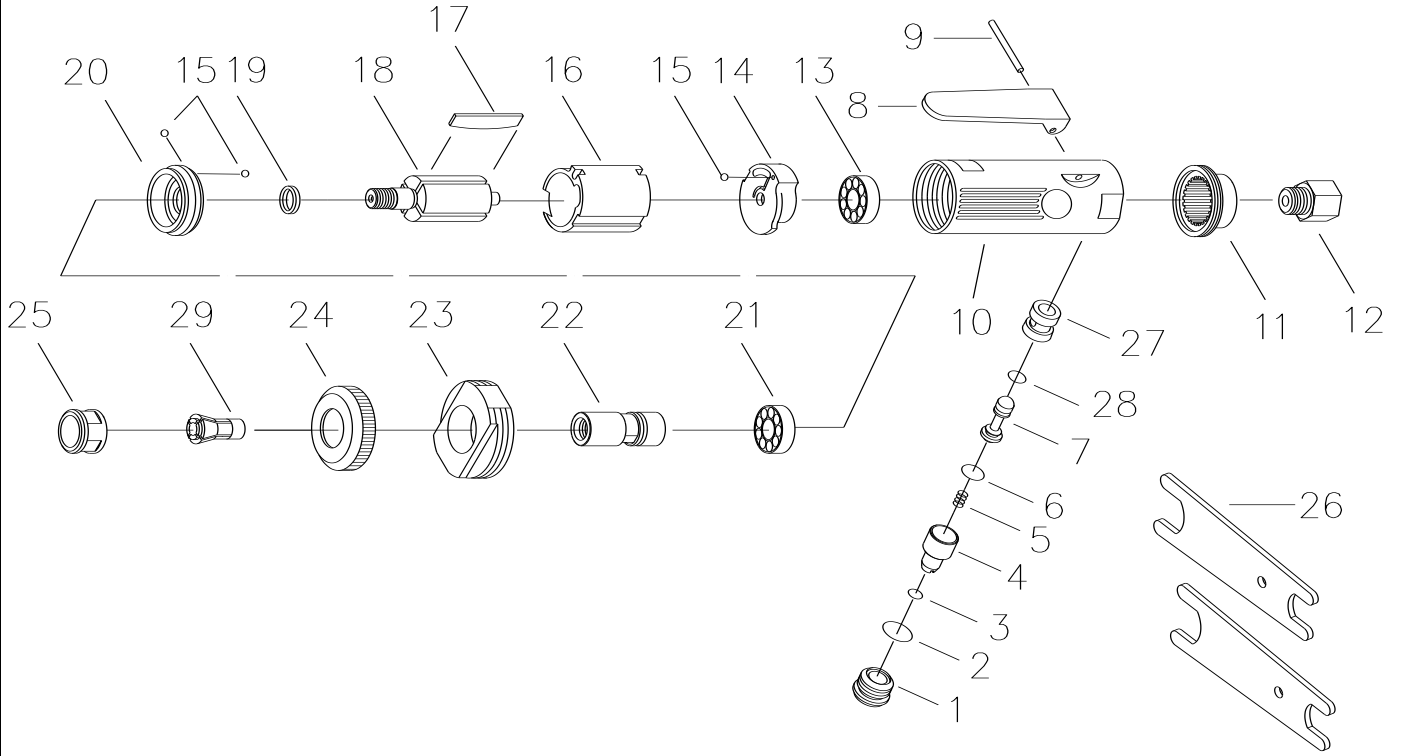

OS-210112 GAV HAVALI KALIPÇI TAŞLAMA

Item No.	Description	Q'ty	Item No.	Description	Q'ty
1	VALVE SCREW	1	16	CYLINDER	1
2	O-RING	1	17	ROTOR BLADE	4
3	O-RING	1	18	ROTOR	1
4	AIR REGULATOR STEM	1	19	SPACER	1
5	SPRING	1	20	PLATE	1
6	O-RING	1	21	BEARING	1
7	VALVE STEM	1	22	SPINDLE	1
8	THROTTLE LEVER	1	23	RETAINER	1
9	LEVER PIN	1	24	CAP	1
10	HOUSING	1	25	COLLET NUT	1
11	EXHAUST DEFLECTOR	1	26	WRENCH	2
12	AIR INLET	1	27	BUSHING	1
13	BALL BEARING	1	28	O-RING	1
14	REAR END PLATE	1	29	COLLET	1
15	STEEL BALL	3			